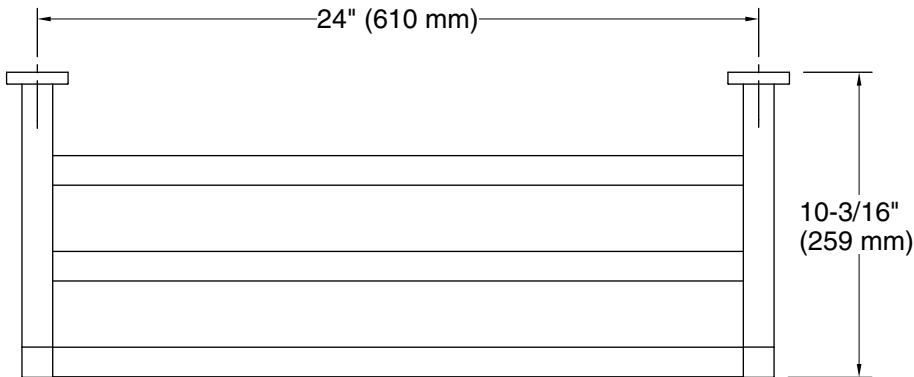

Technical Information

All product dimensions are nominal.

Installation Type: Wall-mount

Material: Zinc, Stainless Steel

Notes

Install this product according to the installation instructions.

CAUTION: Risk of personal injury. Do not install these products in any area where they are likely to be used inadvertently as a grab bar or support bar. These products are not designed or intended for use as a grab bar or support bar.