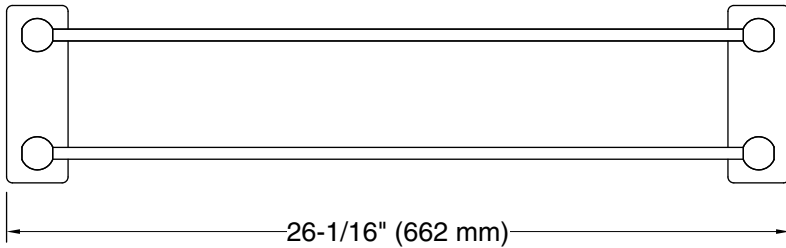

Technical Information

All product dimensions are nominal.

Installation Type: Wall-mount

Material: Zinc, Stainless Steel

Notes

Install this product according to the installation instructions.

CAUTION: Risk of personal injury. Do not install these products in any area where they are likely to be used inadvertently as a grab bar or support bar. These products are not designed or intended for use as a grab bar or support bar.