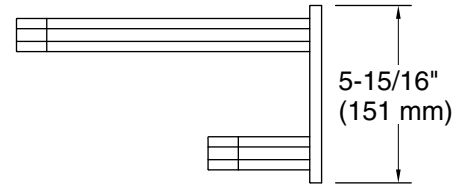

Technical Information

All product dimensions are nominal.

Installation Type: Wall-mount

Material: Zinc, Stainless Steel

Notes

Install this product according to the installation instructions.

CAUTION: Risk of personal injury. Do not install these products in any area where they are likely to be used inadvertently as a grab bar or support bar. These products are not designed or intended for use as a grab bar or support bar.